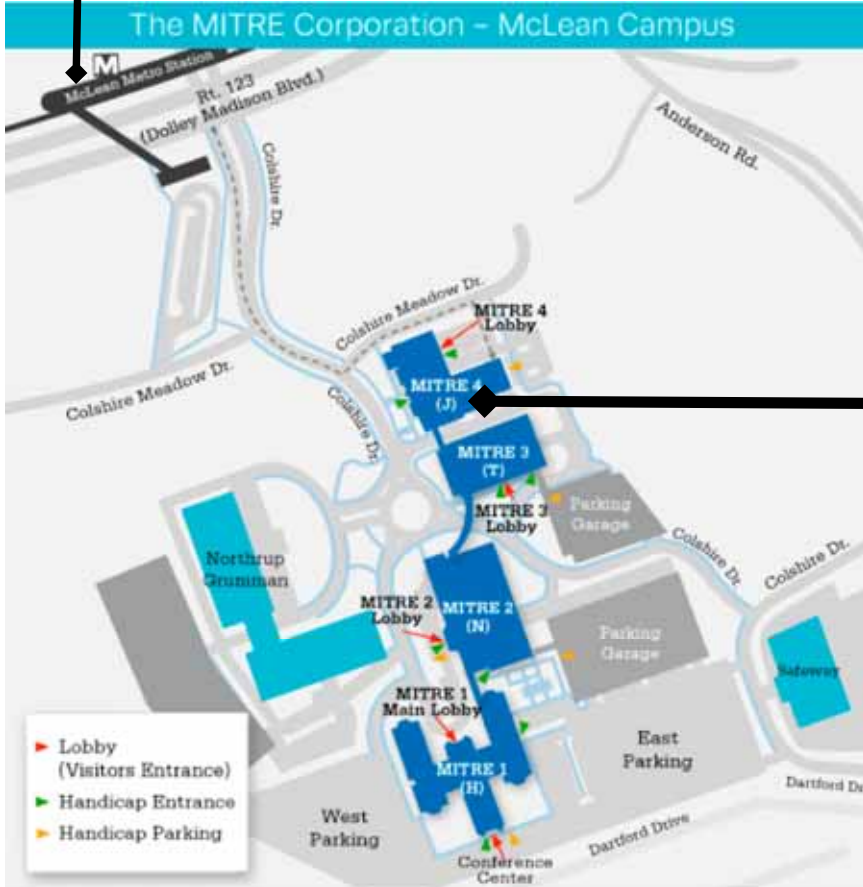

McLean Silver Line Metro Stop

The MITRE Corporation - McLean Campus

MITRE Building 4

MITRE 4 Building - Exterior NW

MITRE Corporation
7596 Colshire Drive
McLean, VA 22102-7539